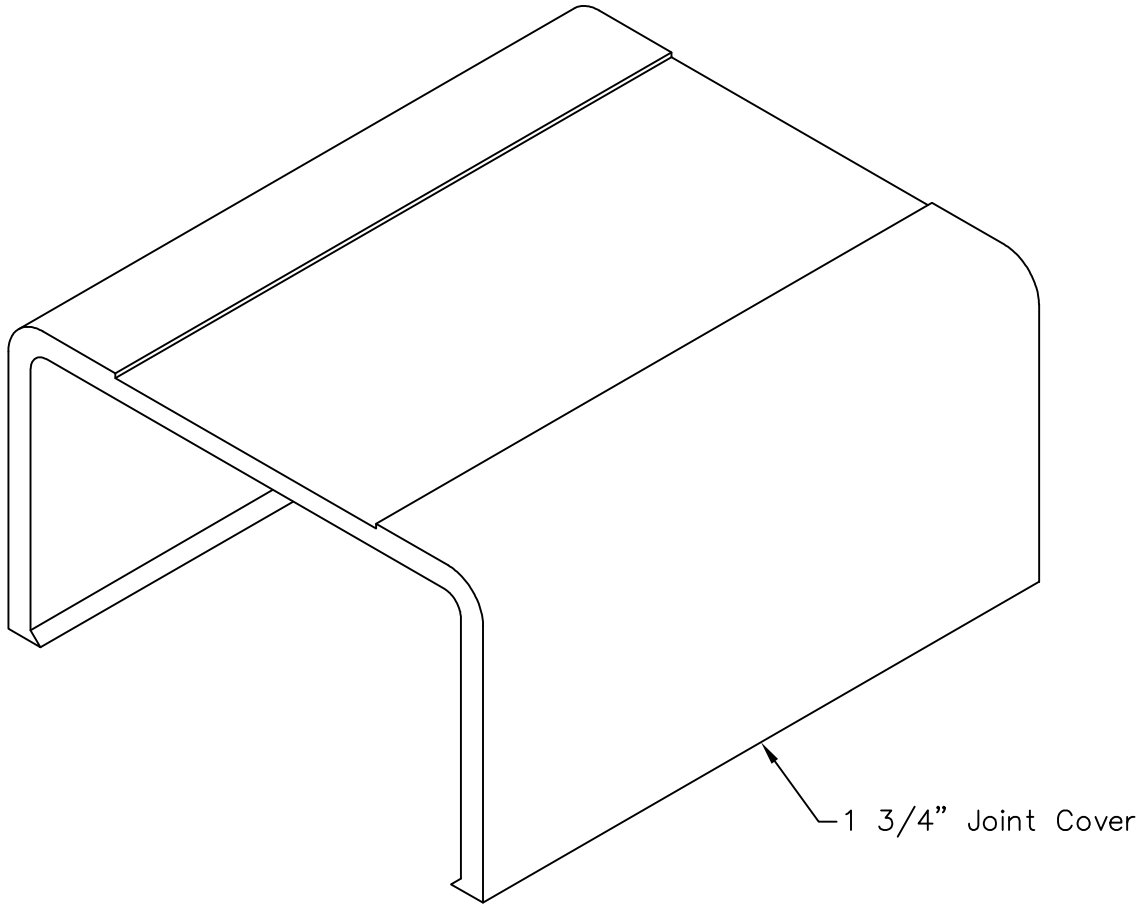

1 3/4" Joint Cover

PRODUCT SPECIFICATION

Package includes:

A. 1 3/4" Joint Cover, 1 pc

Features and Benefits:

- Designed to attach two raceway sections.
- Accommodates ICRWR13S, ICRW44R, and ICRWR138 1 3/4"W x 1"H raceway sections.
- Available in ivory and white.

JOINT COVER, 1 3/4"

| | |
|----------|------------|
| ITEM NO. | ICRW44JCXX |
| DWG NO. | PSRW44JC00 |

| | |
|----------|---|
| REV. | A |
| PAGE NO. | 1 |

CUSTOMER CARE / TECHNICAL SUPPORT * CSR@ICC.COM / 888-ASK-4-ICC (275-4422) * 2100 E. Valencia Dr, Suite D, Fullerton, CA 92831 * www.icc.com

NOTE: UNLESS OTHERWISE SPECIFIED

- 1. MATERIAL: HIGH IMPACT STYRENE
- 2. COLOR: XX: IV-IVORY & WH-WHITE

JOINT COVER, 1 3/4"

| | |
|----------|------------|
| ITEM NO. | ICRW44JCXX |
| DWG NO. | PSRW44JC00 |