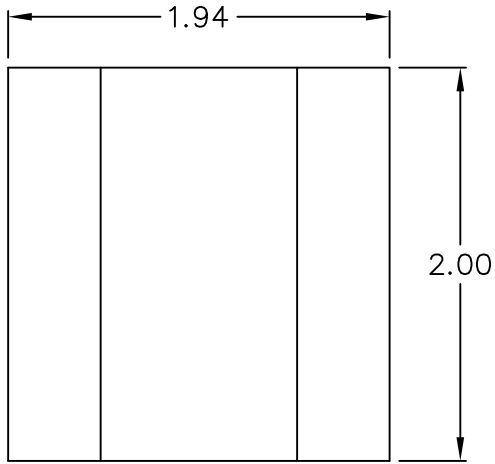

1 3/4" Joint Cover

PRODUCT SPECIFICATION

Package includes:

A. 1 3/4" Joint Cover, 1 pc

Features and Benefits:

- Designed to attach two raceway sections.
- Accommodates ICRWR13S, ICRW44R, and ICRWR138 1 3/4"W x 1"H raceway sections.
- Available in ivory and white.

JOINT COVER, 1 3/4"

| | |
|----------|------------|
| ITEM NO. | ICRW44JCXX |
| DWG NO. | PSRW44JC00 |

| | |
|----------|---|
| REV. | A |
| PAGE NO. | 1 |

CUSTOMER CARE / TECHNICAL SUPPORT * CSR@ICC.COM / 888-ASK-4-ICC (275-4422) * 2100 E. Valencia Dr, Suite D, Fullerton, CA 92831 * www.icc.com

NOTE: UNLESS OTHERWISE SPECIFIED

- 1. MATERIAL: HIGH IMPACT STYRENE
- 2. COLOR: XX: IV-IVORY & WH-WHITE

JOINT COVER, 1 3/4"

| | |
|----------|------------|
| ITEM NO. | ICRW44JCXX |
| DWG NO. | PSRW44JC00 |