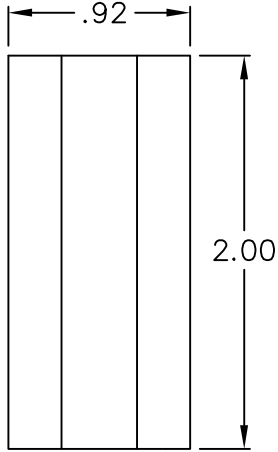

NOTE: UNLESS OTHERWISE SPECIFIED

1. MATERIAL: HIGH IMPACT STYRENE
2. COLOR: XX: IV-IVORY & WH-WHITE

JOINT COVER, 3/4", 10 PK			 <i>PremiumProducts</i> <i>ProvenPerformance</i> <i>CompetitivePrices</i>
ITEM NO.	ICRW11JCXX	REV. A	
DWG NO.	PSRW11JC00	PAGE NO. 2	

CUSTOMER CARE / TECHNICAL SUPPORT * CSR@ICC.COM / 888-ASK-4-ICC (275-4422) * 2100 E. Valencia Dr, Suite D, Fullerton, CA 92831 * www.icc.com