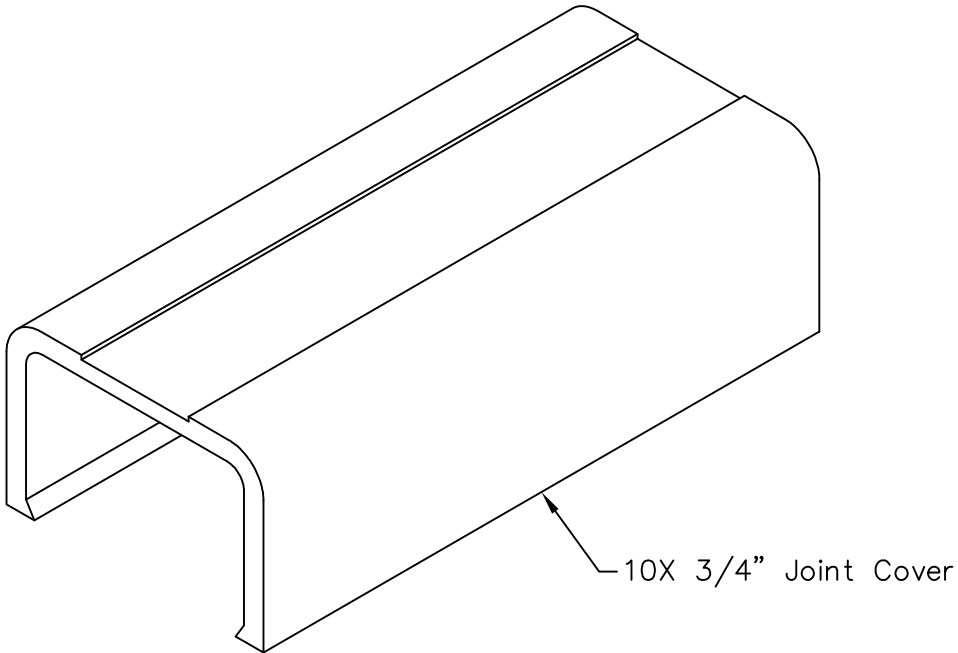

# 3/4" Joint Cover

### Package includes:

A. 3/4" Joint Cover, 10 pcs

### Features and Benefits:

- Designed to attach two raceway sections
- Accommodates ICRW22R, ICRWR118, and ICRWR11S 3/4"W x 1/2"H raceway sections
- Available in ivory and white